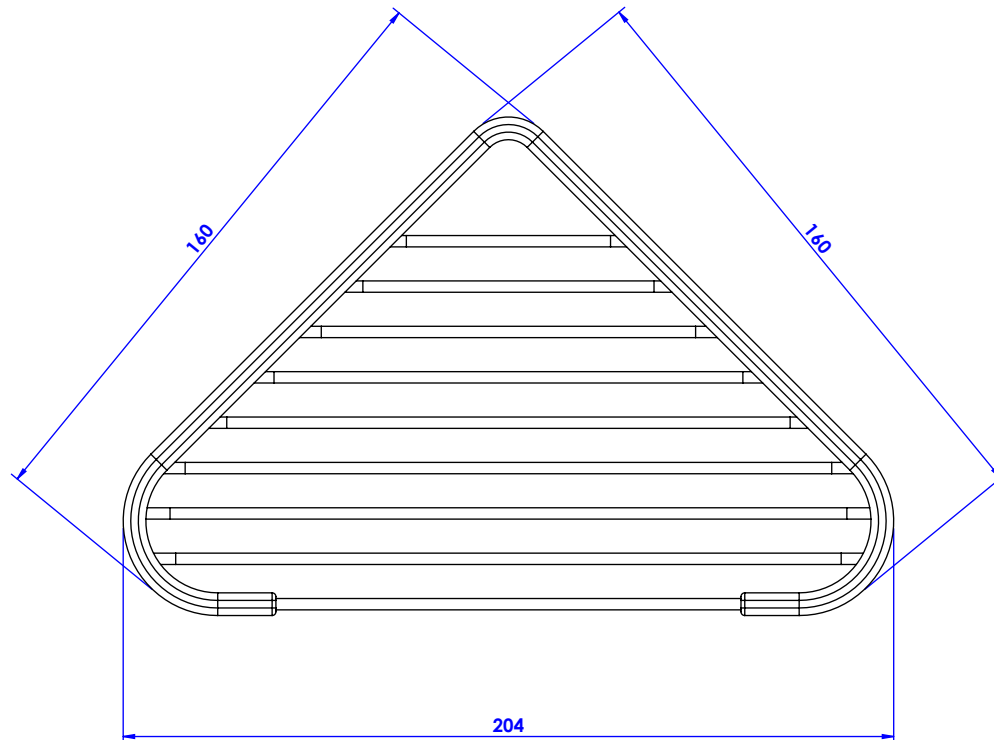

Collection : Accessoires / Accessories

Porte-savon d'angle mural 16x16 cm.

Wall mounted corner soap holder 16x16 cm.

Ref : C00-7701

CRISTAL & BRONZE

PARIS · 1937

01/03/2021-1