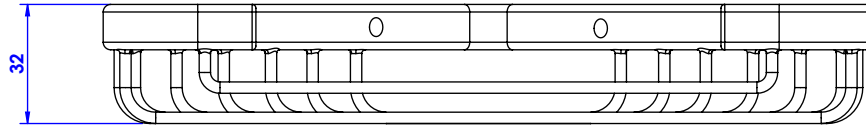

Collection : Accessoires / Accessories

Porte-savon d'angle mural 16x16 cm.

Wall mounted corner soap holder 16x16 cm.

Ref : C00-7701

CRISTAL & BRONZE

PARIS · 1937

01/03/2021-1