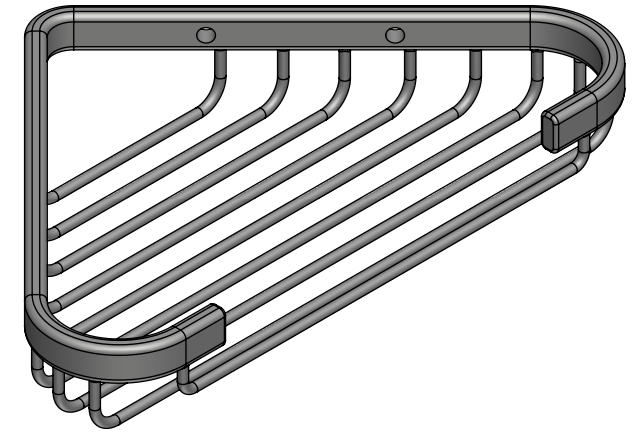

Collection : Accessoires / Accessories

Porte-savon d'angle mural 16x16 cm.

Wall mounted corner soap holder 16x16 cm.

Ref : C00-7701

CRISTAL & BRONZE

PARIS · 1937

01/03/2021-1