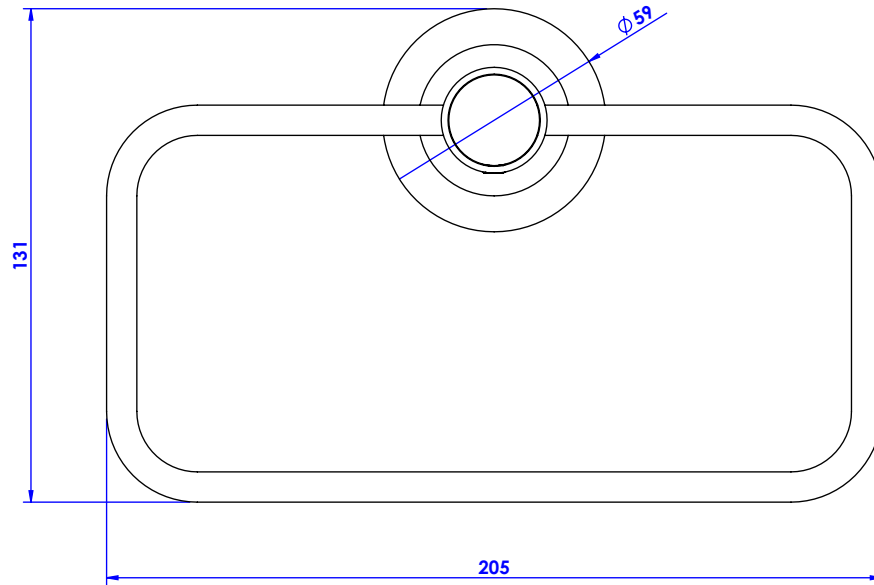

Collection : Alliance

Porte serviette rectangle, mural / Wall mounted towel rectangular.

Ref : C29-511

CRISTAL&BRONZE
PARIS · 1937

22/10/2019-1