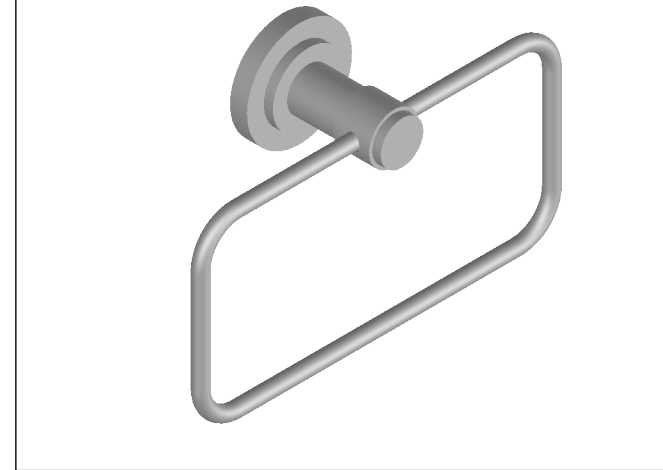

Collection : Alliance

Porte serviette rectangle, mural / Wall mounted towel rectangular.

Ref : C29-511

CRISTAL&BRONZE
PARIS · 1937

22/10/2019-1