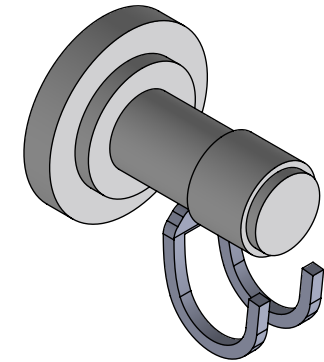

Collections : Star

Porte-gants deux crochets, mural. - Wall mounted double hook.

Star à manettes Tradition

Ref. C19-501

Star

Ref. C31-501

Star Lisse

Ref. C32-501

Star à Manettes

Ref. C33-501

CRISTAL & BRONZE

PARIS · 1937

04/09/2020-1