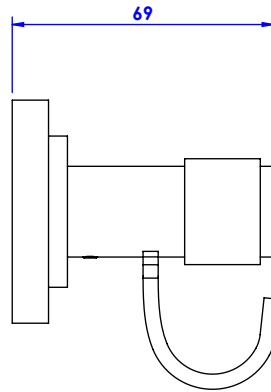

Collections : Star

Porte-gants deux crochets, mural. - Wall mounted double hook.

Star à manettes Tradition

Ref. C19-501

Star

Ref. C31-501

Star Lisse

Ref. C32-501