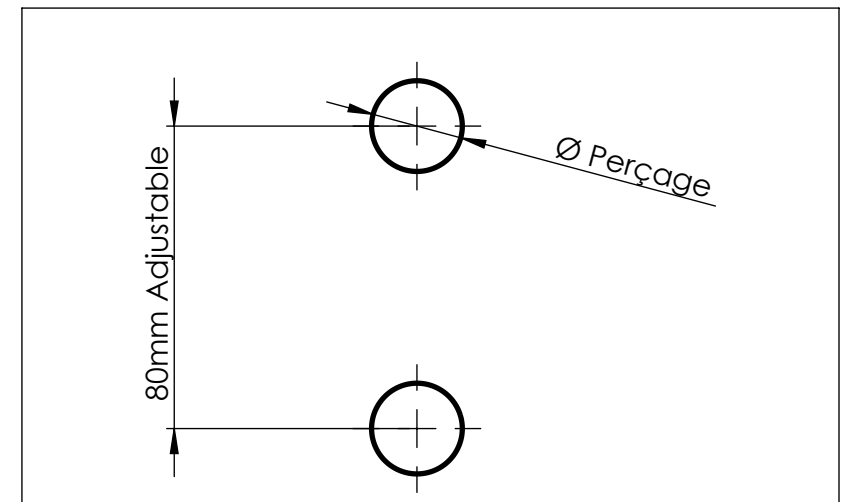

*ø de perçage et entraxe recommandés.
ø recommended drilling and centre distances.*