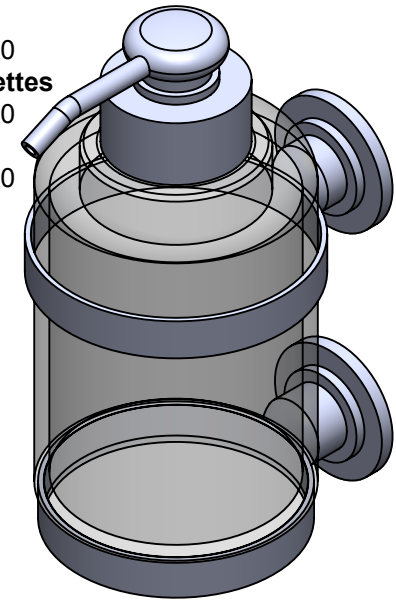

## Collection : Alliance

Distributeur de savon liquide mural. GM, cristallin, cont.360ml.  
*Wall-mounted soap dispenser. large size, cristallin, cont.360ml.*

**Star**  
Ref. C31-530  
**Star Lisse**  
Ref. C32-530  
**Star à Manettes**  
Ref. C33-530  
**Alliance**  
Ref. C29-530

*ø de perçage et entraxe recommandés.  
ø recommended drilling and centre distances.*

**CRISTAL & BRONZE**  
PARIS · 1937

23/11/2023 -1