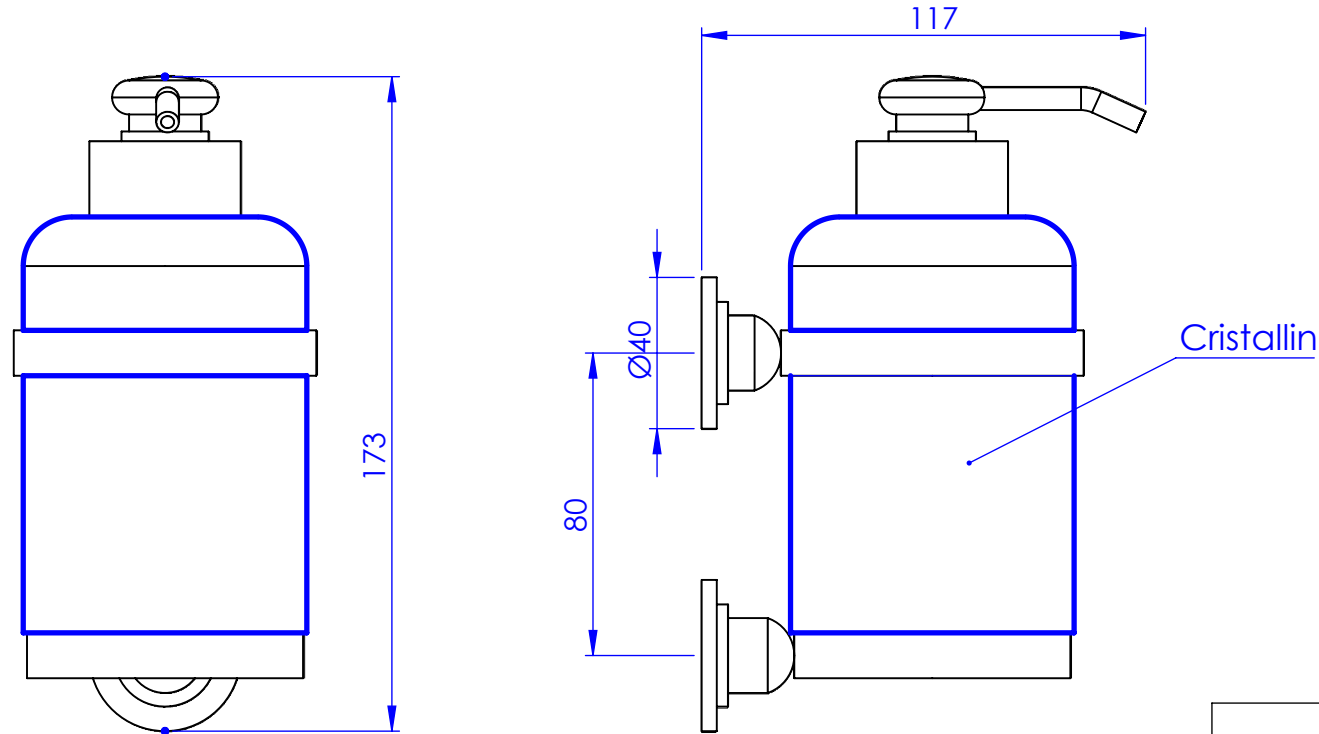

## Collection : Alliance

Distributeur de savon liquide mural. GM, cristallin, cont.360ml.  
*Wall-mounted soap dispenser. large size, cristallin, cont.360ml.*

**Star**  
Ref. C31-530  
**Star Lisse**  
Ref. C32-530  
**Star à Manettes**  
Ref. C33-530  
**Alliance**  
Ref. C29-530

*ø de perçage et entraxe recommandés.  
ø recommended drilling and centre distances.*

**CRISTAL & BRONZE**  
PARIS · 1937

23/11/2023 -1