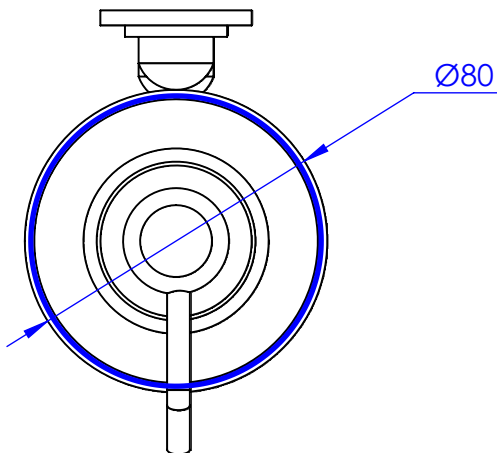

## Collection : Alliance

Distributeur de savon liquide mural. GM, cristallin, cont.360ml.  
*Wall-mounted soap dispenser. large size, cristallin, cont.360ml.*

**Star**  
Ref. C31-530  
**Star Lisse**  
Ref. C32-530  
**Star à Manettes**  
Ref. C33-530  
**Alliance**  
Ref. C29-530

*ø de perçage et entraxe recommandés.  
ø recommended drilling and centre distances.*

**CRISTAL & BRONZE**  
PARIS · 1937

23/11/2023 -1