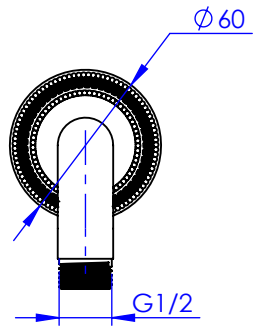

Collection : Bijou

Bras de douche mural 450 mm, 90°.

Wall mounted shower arm 450 mm length, 90°.

Ref : C36-2W450

ø de perçage recommandé.
ø recommended drilling.