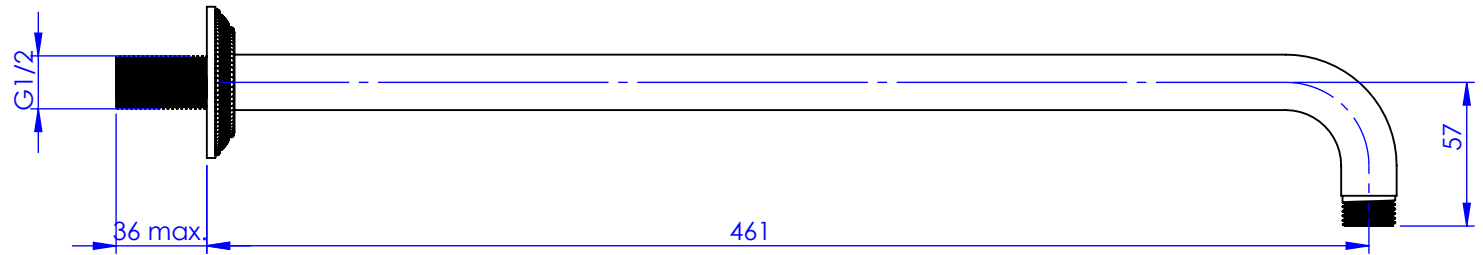

Collection : Bijou

Bras de douche mural 450 mm, 90°.

Wall mounted shower arm 450 mm length, 90°.

Ref : C36-2W450

ø de perçage recommandé.
ø recommended drilling.