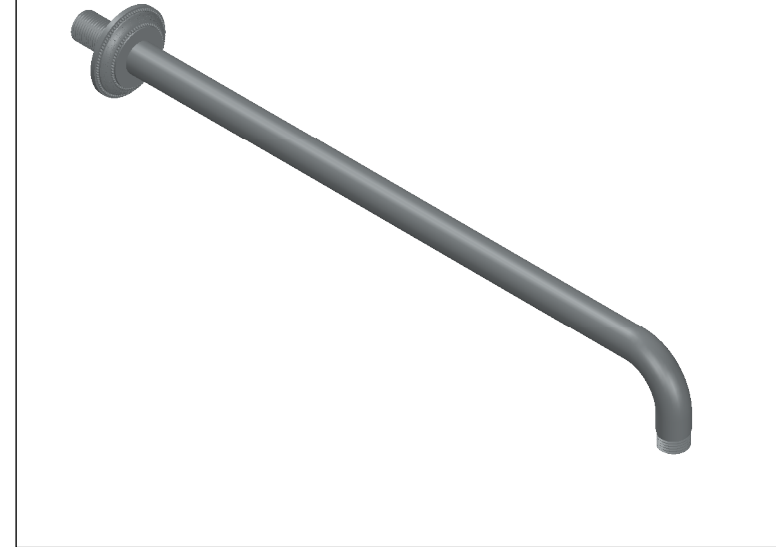

Collection : Bijou

Bras de douche mural 450 mm, 90°.

Wall mounted shower arm 450 mm length, 90°.

Ref : C36-2W450

ø de perçage recommandé.
ø recommended drilling.