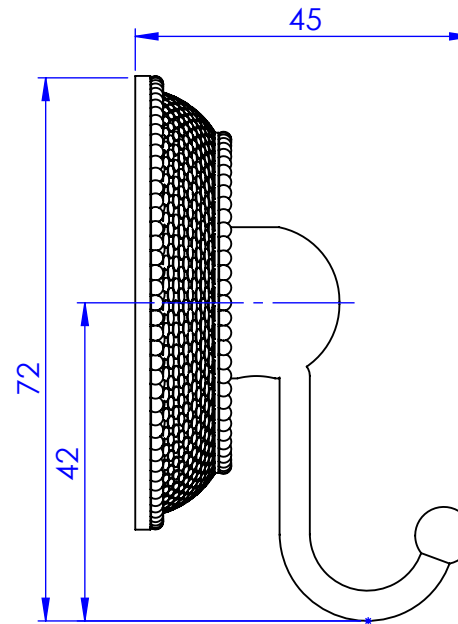

**Collection : Bijou**

Porte-gants deux crochets mural.

Wall mounted double hook for facecloth.

Ref : C36-501

Platine de fixation.

Fixing plate.