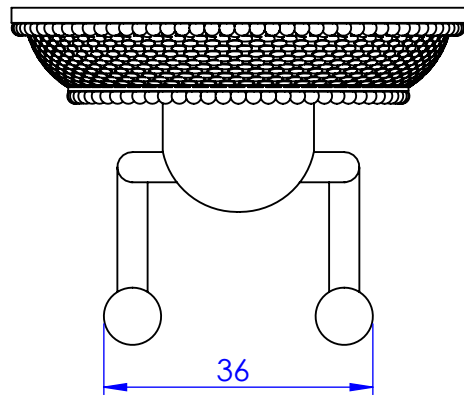

**Collection : Bijou**

Porte-gants deux crochets mural.

Wall mounted double hook for facecloth.

Ref : C36-501

Platine de fixation.

Fixing plate.