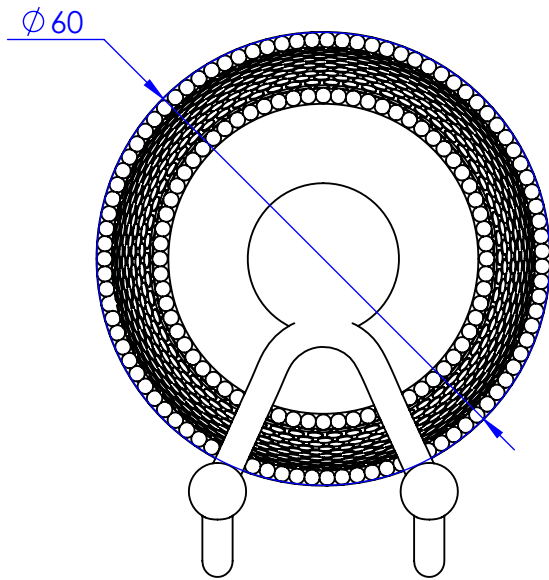

**Collection : Bijou**

Porte-gants deux crochets mural.

Wall mounted double hook for facecloth.

Ref : C36-501

Platine de fixation.

Fixing plate.