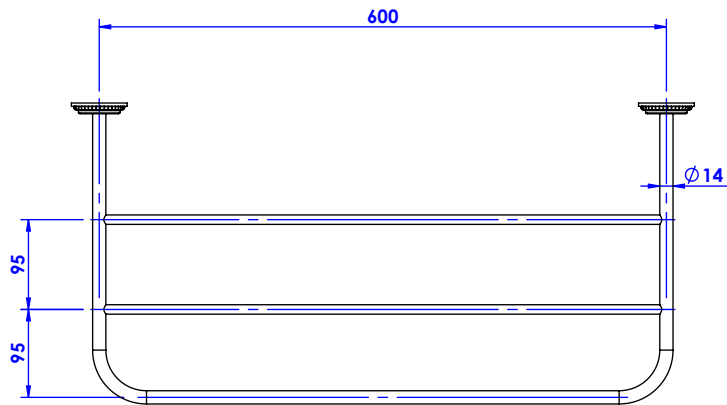

Collection : Alizé Perlé / Pearl

Rack porte-serviette 3 barres, 64x30 cm.

Wall mounted 3-bar towel rack, 64x30 cm.

Ref : C37-528 Perlé / Pearl

CRISTAL & BRONZE

PARIS · 1937

08/07/2021-1