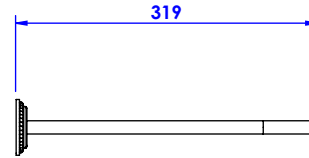

Collection : Alizé Perlé / Pearl

Rack porte-serviette 3 barres, 64x30 cm.

Wall mounted 3-bar towel rack, 64x30 cm.

Ref : C37-528 Perlé / Pearl

CRISTAL & BRONZE

PARIS · 1937

08/07/2021-1