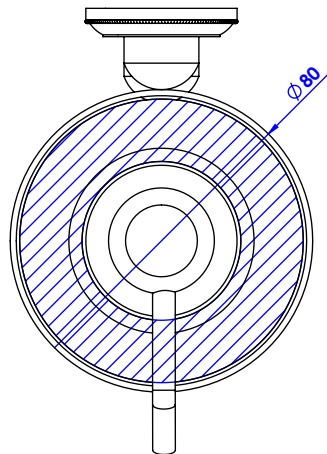

Collection : Alizé

Distributeur de savon liquide mural. GM, cristallin, cont.360ml.

Wall-mounted soap dispenser. large size, cristallin, cont.360ml.

Ref : C37-530 Perlé / Pearl

CRISTAL & BRONZE

PARIS • 1937