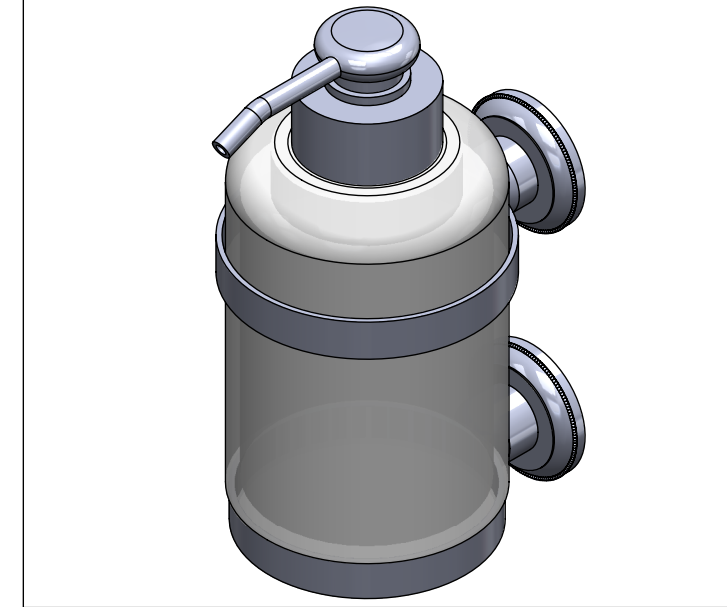

Collection : Alizé

Distributeur de savon liquide mural. GM, cristallin, cont.360ml.

Wall-mounted soap dispenser. large size, cristallin, cont.360ml.

Ref : C37-530 Perlé / Pearl

CRISTAL & BRONZE

PARIS • 1937