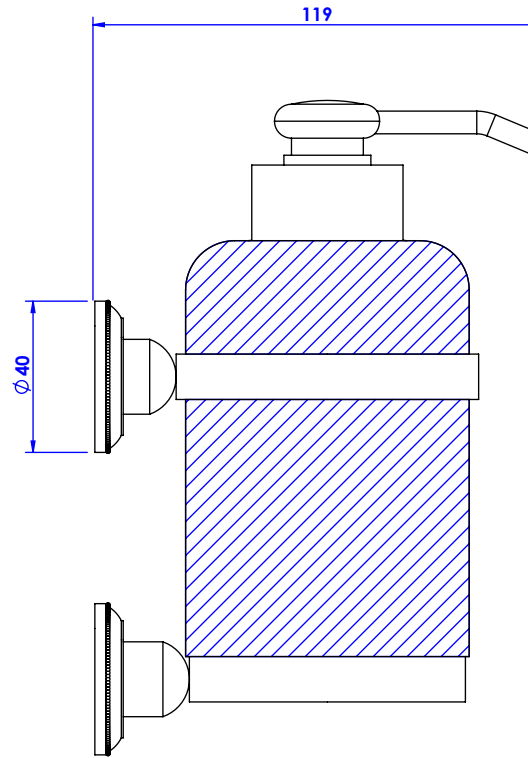

Collection : Alizé

Distributeur de savon liquide mural. GM, cristallin, cont.360ml.

Wall-mounted soap dispenser. large size, cristallin, cont.360ml.

Ref : C37-530 Perlé / Pearl

CRISTAL & BRONZE

PARIS • 1937