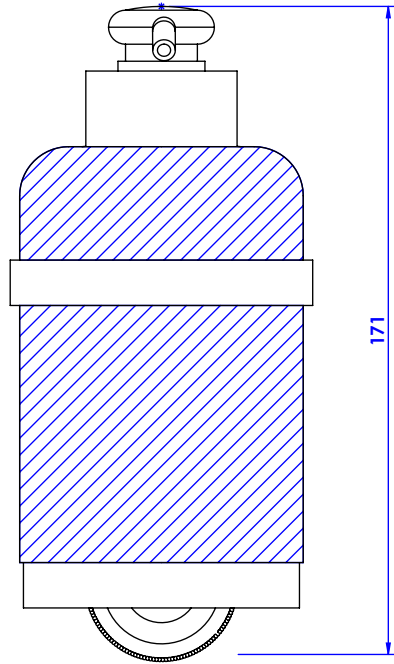

Collection : Alizé

Distributeur de savon liquide mural. GM, cristallin, cont.360ml.

Wall-mounted soap dispenser. large size, cristallin, cont.360ml.

Ref : C37-530 Perlé / Pearl

CRISTAL & BRONZE

PARIS • 1937