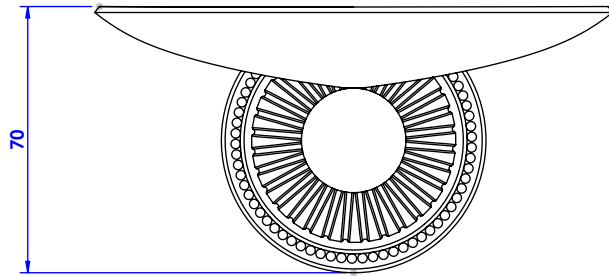

Collection : Bonroche

Porte savon métal ovale, mural. - Wall mounted brass soap dish.

Ref : C40-514

CRISTAL & BRONZE

PARIS • 1937

15/04/2021-1