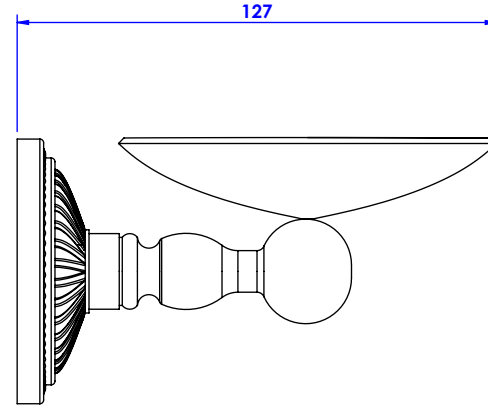

Collection : Bonroche

Porte savon métal ovale, mural. - Wall mounted brass soap dish.

Ref : C40-514

CRISTAL & BRONZE

PARIS • 1937

15/04/2021-1