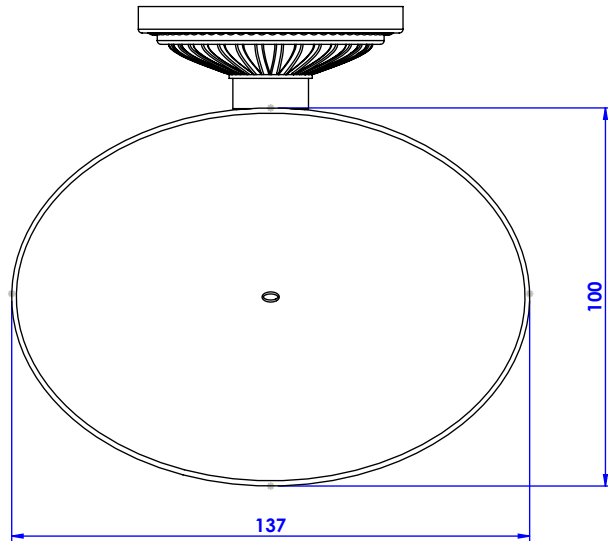

Collection : Bonroche

Porte savon métal ovale, mural. - Wall mounted brass soap dish.

Ref : C40-514

CRISTAL & BRONZE

PARIS • 1937

15/04/2021-1