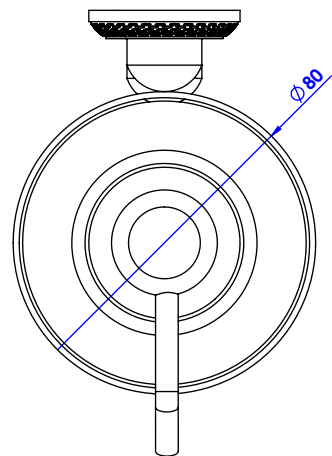

Collection : Cygne Ailé

Distributeur de savon liquide mural. GM, cristal taillé, cont.360ml.

Wall-mounted soap dispenser. large size, cut crystal, cont.360ml.

Ref : C45-532

CRISTAL & BRONZE

PARIS · 1937

23/11/2020-1