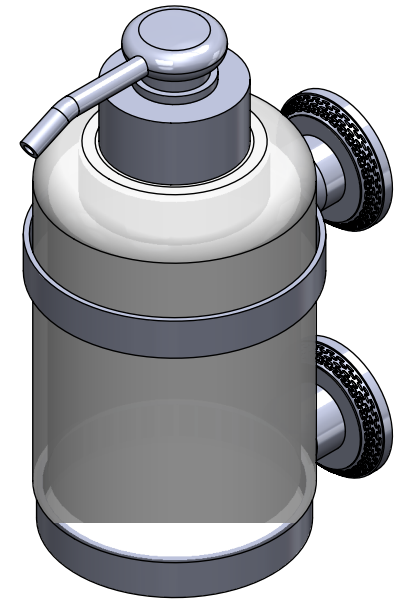

Collection : Cygne Ailé

Distributeur de savon liquide mural. GM, cristal taillé, cont.360ml.

Wall-mounted soap dispenser. large size, cut crystal, cont.360ml.

Ref : C45-532

CRISTAL & BRONZE

PARIS · 1937

23/11/2020-1