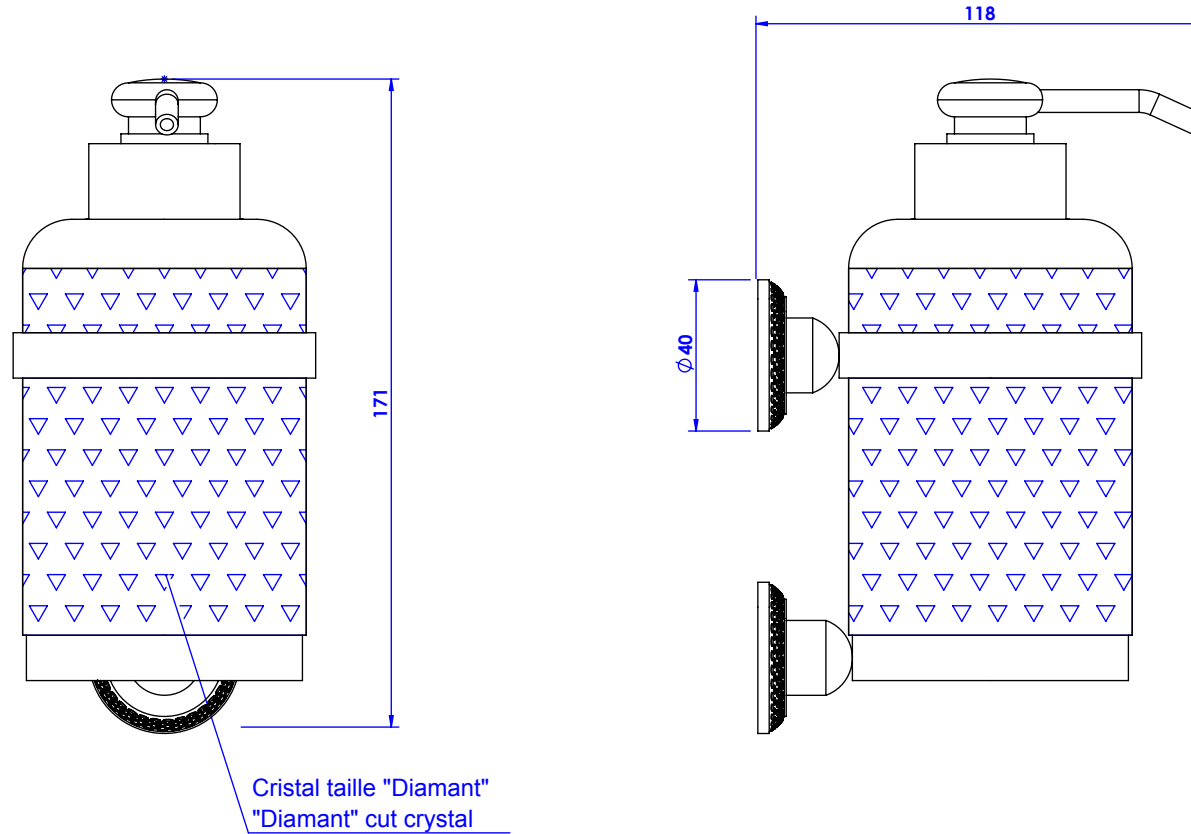

Collection : Cygne Ailé

Distributeur de savon liquide mural. GM, cristal taillé, cont.360ml.

Wall-mounted soap dispenser. large size, cut crystal, cont.360ml.

Ref : C45-532

CRISTAL & BRONZE

PARIS · 1937

23/11/2020-1