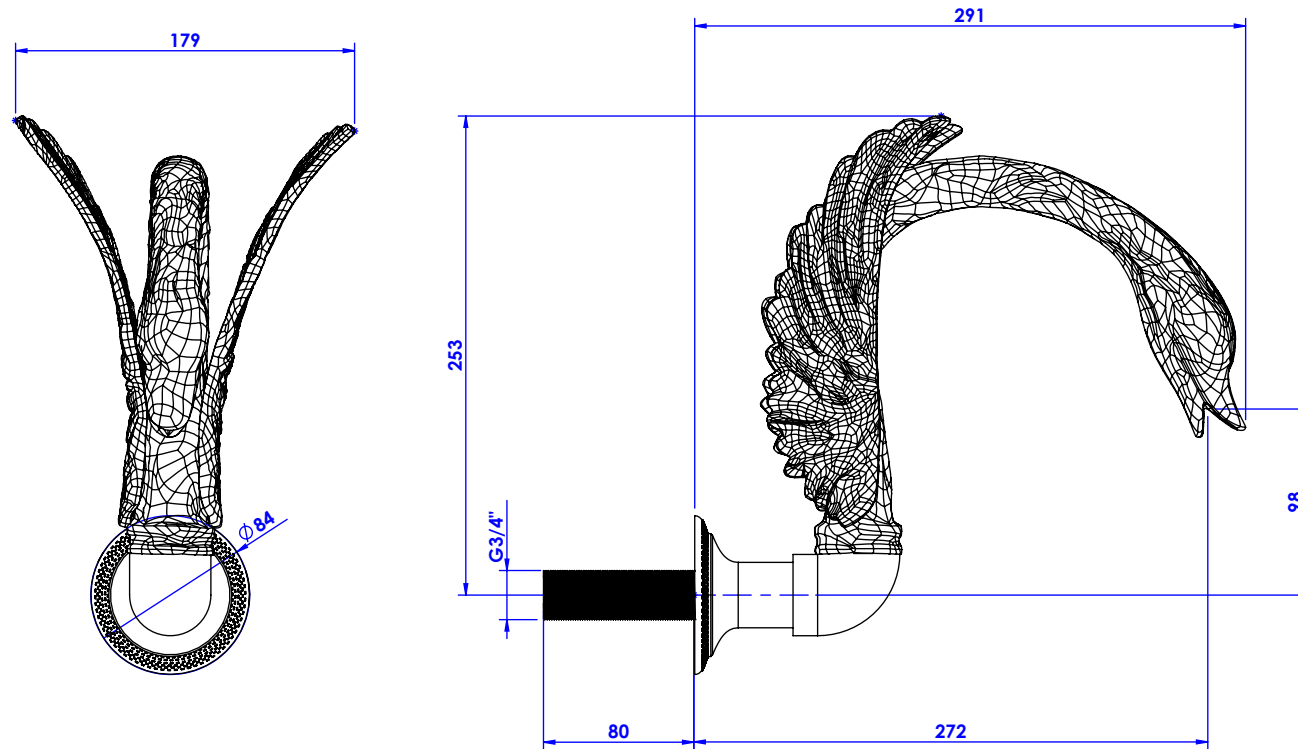

**Collection : Cygne Flamant**

**Bec de lavabo mural. L 260 mm.**

**Wall mounted basin spout. L 260mm.**

Ref : C46-1WS1

**Débit / Flow rate : ...l/min (sous 3 bars).**  
**Pression maxi / max pressure : 5 bars.**

ø de perçage recommandé.  
ø recommended drilling.

**CRISTAL & BRONZE**

PARIS · 1937

29/06/2020-1