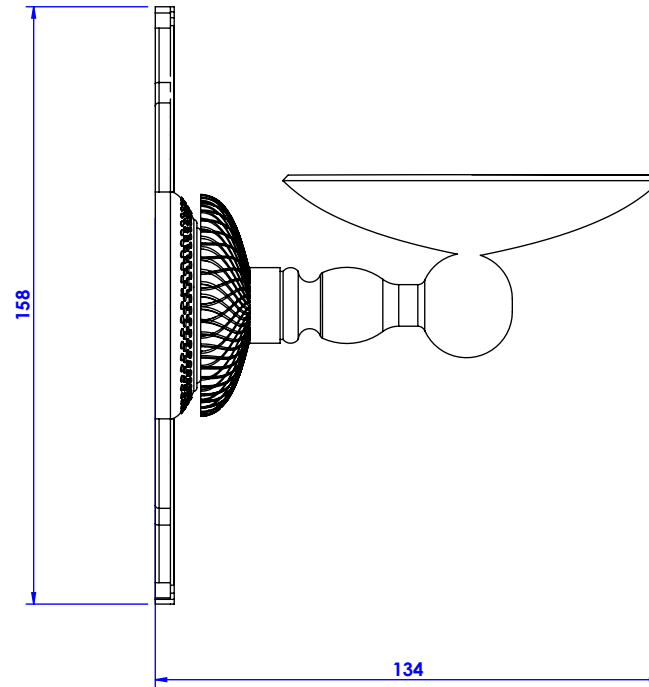

Collection : Cygne Flamant

Porte savon métal ovale, mural. - Wall mounted oval brass soap dish.

Ref : C46-514

CRISTAL&BRONZE

PARIS · 1937

19/02/2020-1