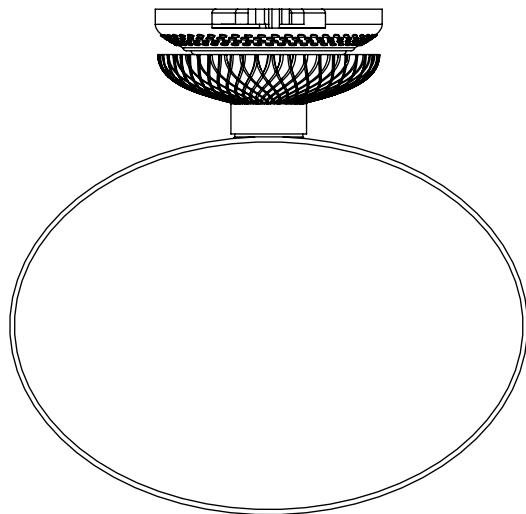

Collection : Cygne Flamant

Porte savon métal ovale, mural. - Wall mounted oval brass soap dish.

Ref : C46-514

CRISTAL&BRONZE

PARIS · 1937

19/02/2020-1