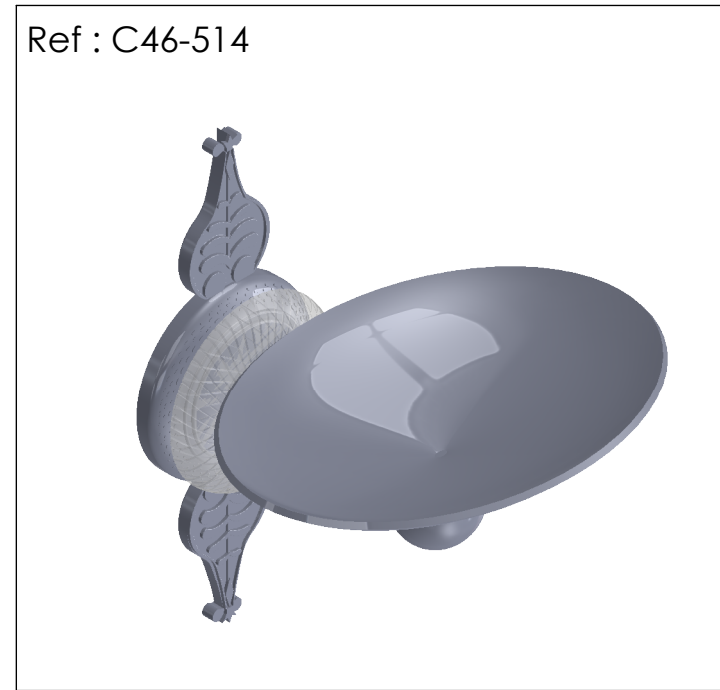

Collection : Cygne Flamant

Porte savon métal ovale, mural. - Wall mounted oval brass soap dish.

Ref : C46-514

CRISTAL&BRONZE

PARIS · 1937

19/02/2020-1