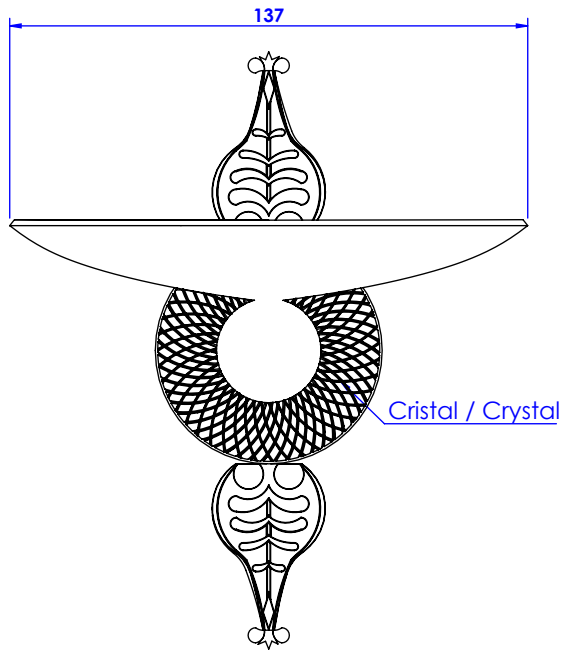

Collection : Cygne Flamant

Porte savon métal ovale, mural. - Wall mounted oval brass soap dish.

Ref : C46-514

CRISTAL&BRONZE

PARIS · 1937

19/02/2020-1