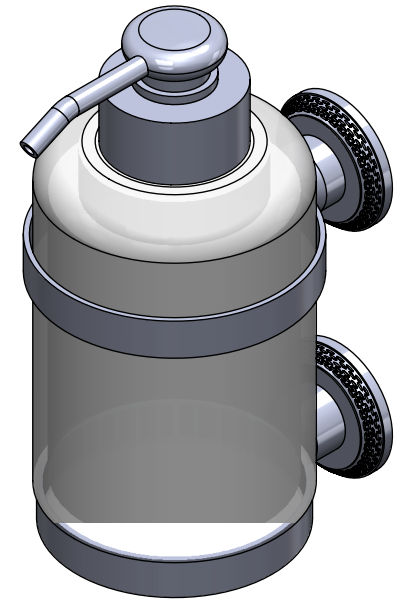

**Collection : Cygne Flamant**

**Distributeur de savon liquide mural. GM, cristal taillé, cont.360ml.**

**Wall-mounted soap dispenser. large size, cut crystal, cont.360ml.**

Ref : C46-532

**CRISTAL & BRONZE**