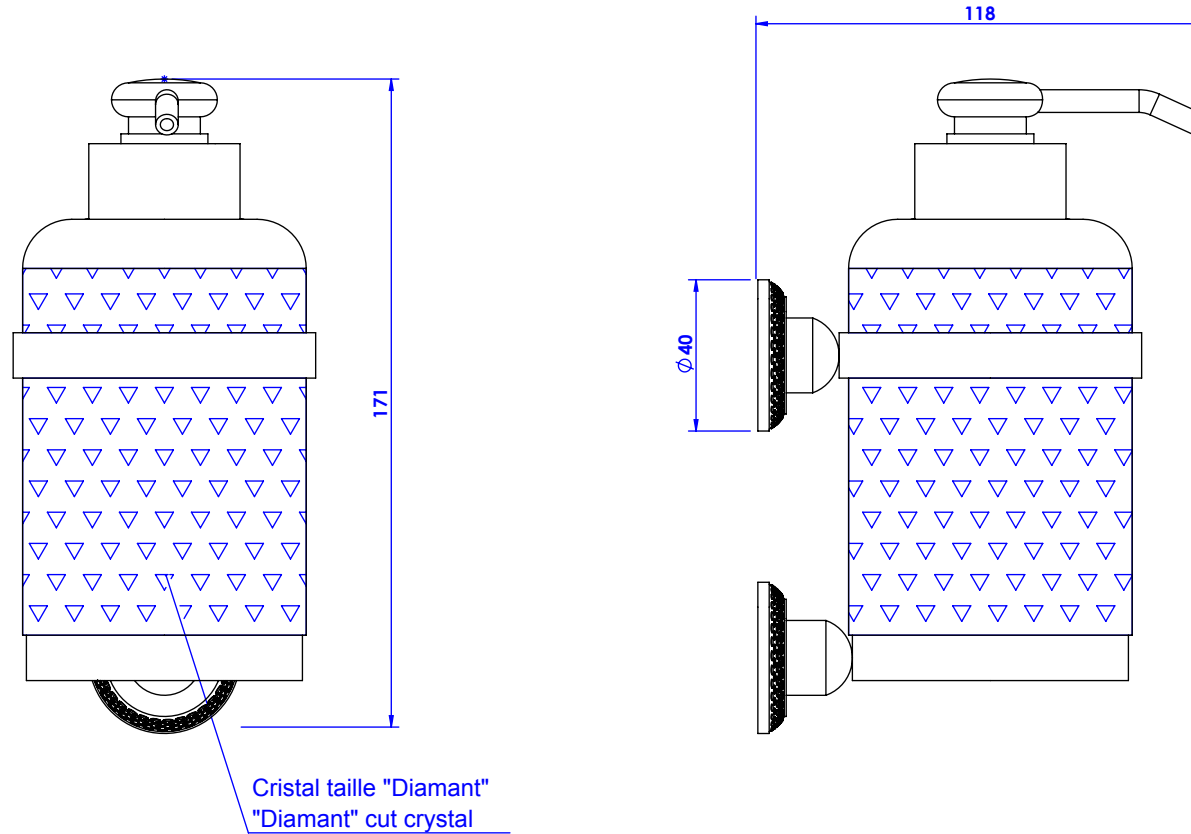

**Collection : Cygne Flamant**

**Distributeur de savon liquide mural. GM, cristal taillé, cont.360ml.**

**Wall-mounted soap dispenser. large size, cut crystal, cont.360ml.**

Ref : C46-532

**CRISTAL & BRONZE**