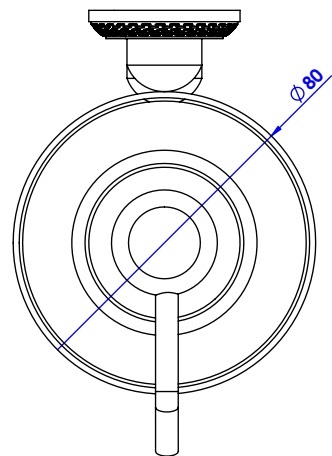

**Collection : Cygne Flamant**

**Distributeur de savon liquide mural. GM, cristal taillé, cont.360ml.**

**Wall-mounted soap dispenser. large size, cut crystal, cont.360ml.**

Ref : C46-532

**CRISTAL & BRONZE**