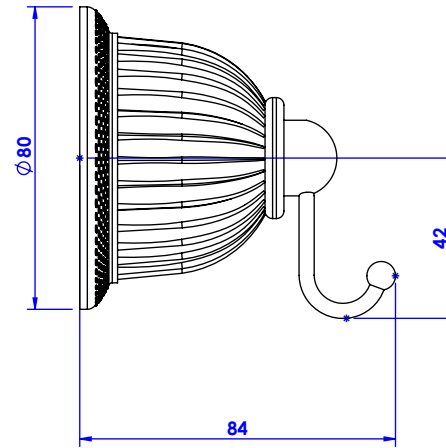

Collection : Coupole

Porte gant deux crochets mural. / Wall mounted double hook.

Ref : C67-501

CRISTAL & BRONZE
PARIS · 1937

09/04/2020-1