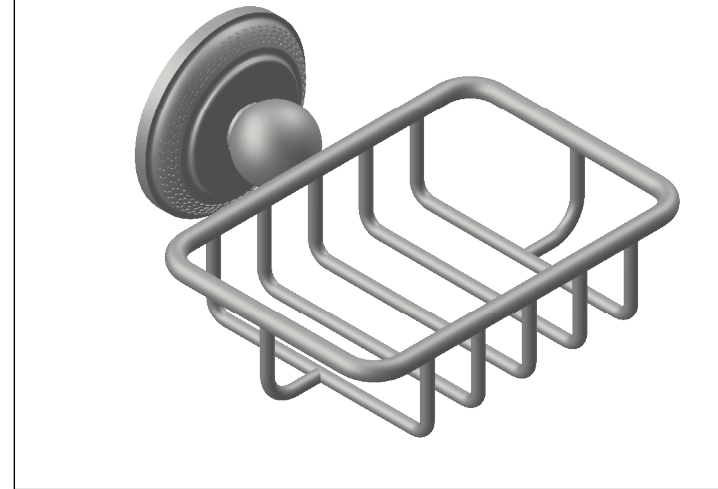

**Collection : Coupole**

**Porte savon douche, mural. - *Wall mounted shower soap holder.***

Ref : C67-519

**CRISTAL&BRONZE**

PARIS · 1937

27/07/2020-1