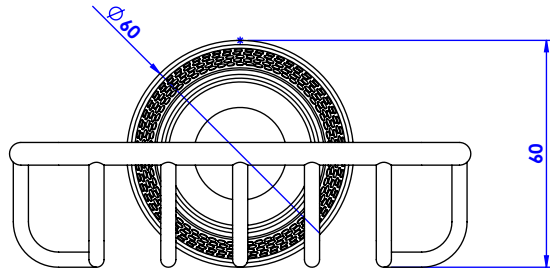

**Collection : Coupole**

**Porte savon douche, mural. - *Wall mounted shower soap holder.***

Ref : C67-519

**CRISTAL&BRONZE**

PARIS · 1937

27/07/2020-1