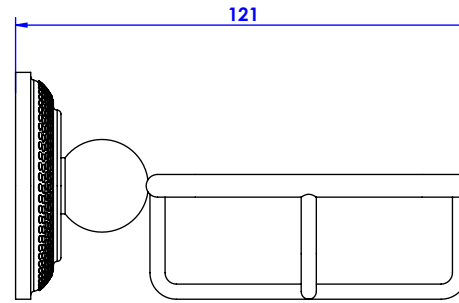

**Collection : Coupole**

**Porte savon douche, mural. - *Wall mounted shower soap holder.***

Ref : C67-519

**CRISTAL&BRONZE**

PARIS · 1937

27/07/2020-1