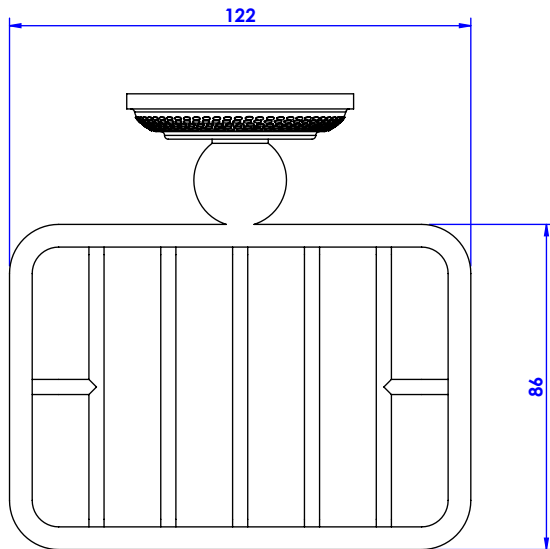

**Collection : Coupole**

**Porte savon douche, mural. - *Wall mounted shower soap holder.***

Ref : C67-519

**CRISTAL&BRONZE**

PARIS · 1937

27/07/2020-1