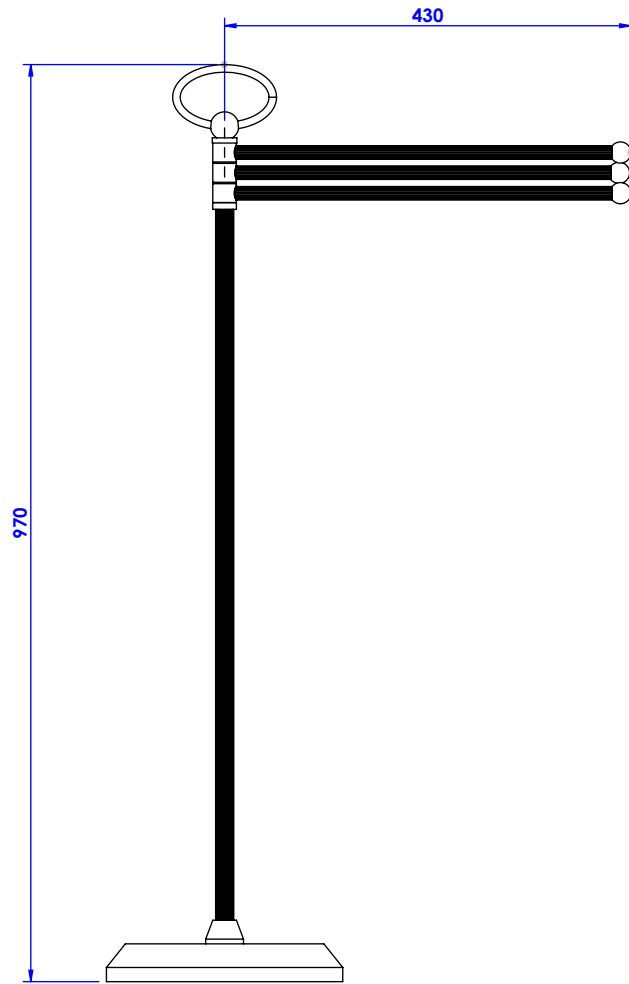

Collection : Accessoires / Accessories

Perroquet cannelé, socle ciselé, 3 barres, H. 97cm.

Fluted parrot, chiseled basis, 3 bars, H.97cm.

Ref : FS01-6114

CRISTAL & BRONZE

PARIS · 1937

04/03/2021-1