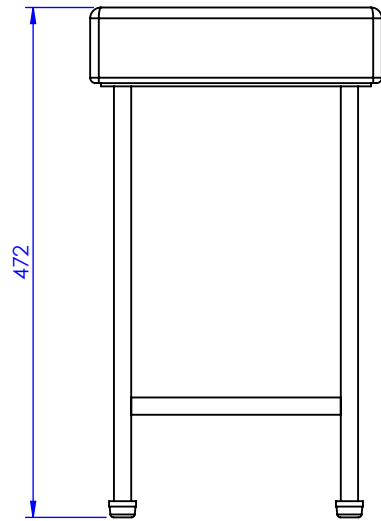

Collection : Tabouret/Stools

Tabouret carré, piètement carré, housse skaï blanche.

Square stool, square legs and white skaï cover seat.

Ref : FS01-6134

CRISTAL & BRONZE

PARIS · 1937

06/04/2023 -1