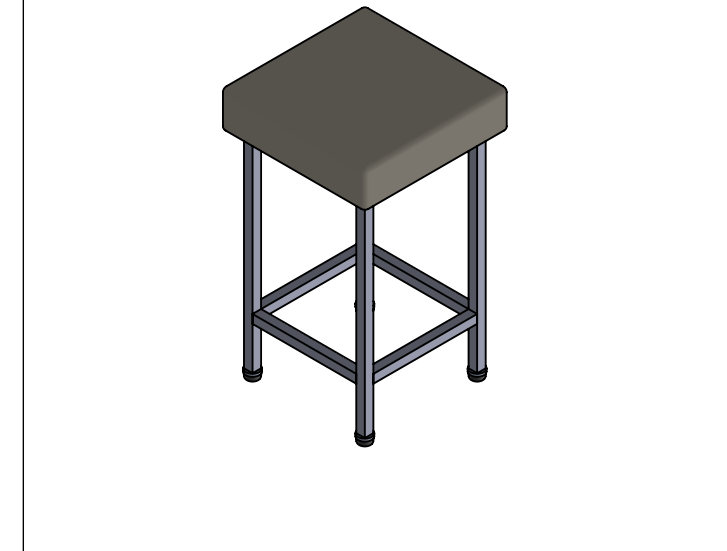

Collection : Tabouret/Stools

Tabouret carré, piètement carré, housse skaï blanche.

Square stool, square legs and white skaï cover seat.

Ref : FS01-6134

CRISTAL & BRONZE

PARIS · 1937

06/04/2023 -1