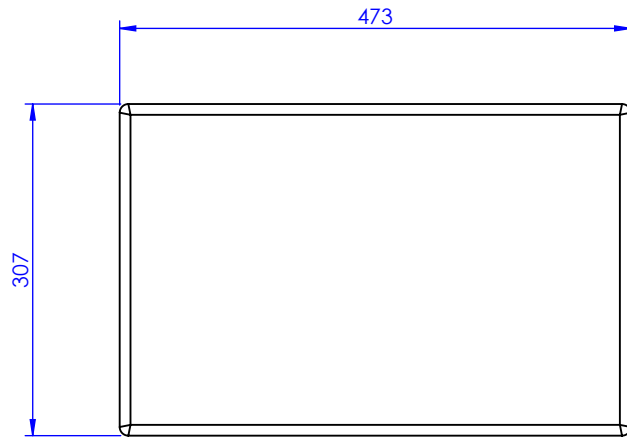

Collection : Tabouret/Stools

Tabouret rectangulaire, piétement carré, housse skiï.
Rectangular stool, square legs and skiï cover seat.

Ref : FS01-6139

CRISTAL & BRONZE

PARIS · 1937

05/04/2023-1