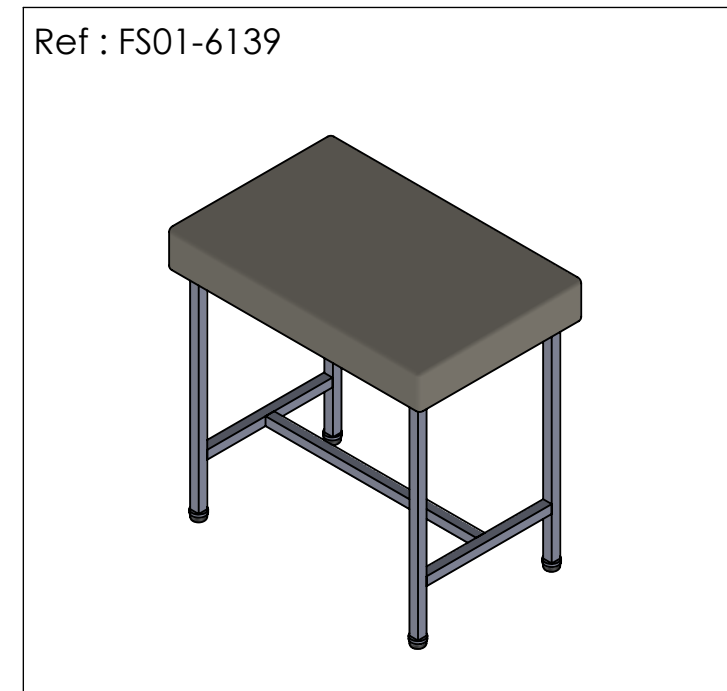

Collection : Tabouret/Stools

Tabouret rectangulaire, piétement carré, housse skiï.
Rectangular stool, square legs and skiï cover seat.

Ref : FS01-6139

CRISTAL & BRONZE

PARIS · 1937

05/04/2023-1