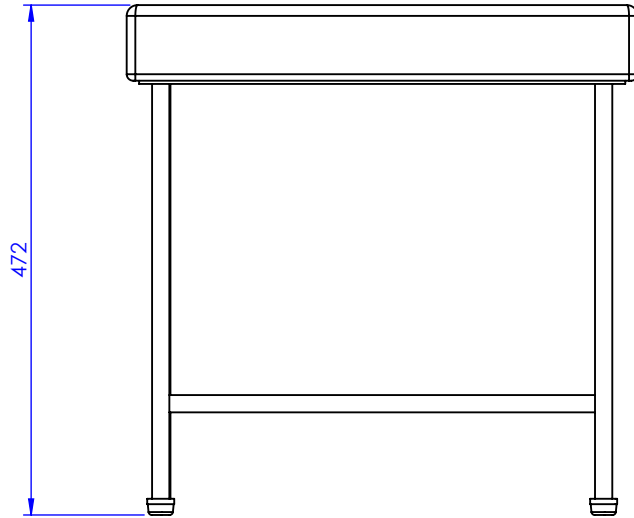

Collection : Tabouret/Stools

Tabouret rectangulaire, piétement carré, housse skiï.
Rectangular stool, square legs and skiï cover seat.

Ref : FS01-6139

CRISTAL & BRONZE

PARIS · 1937

05/04/2023-1