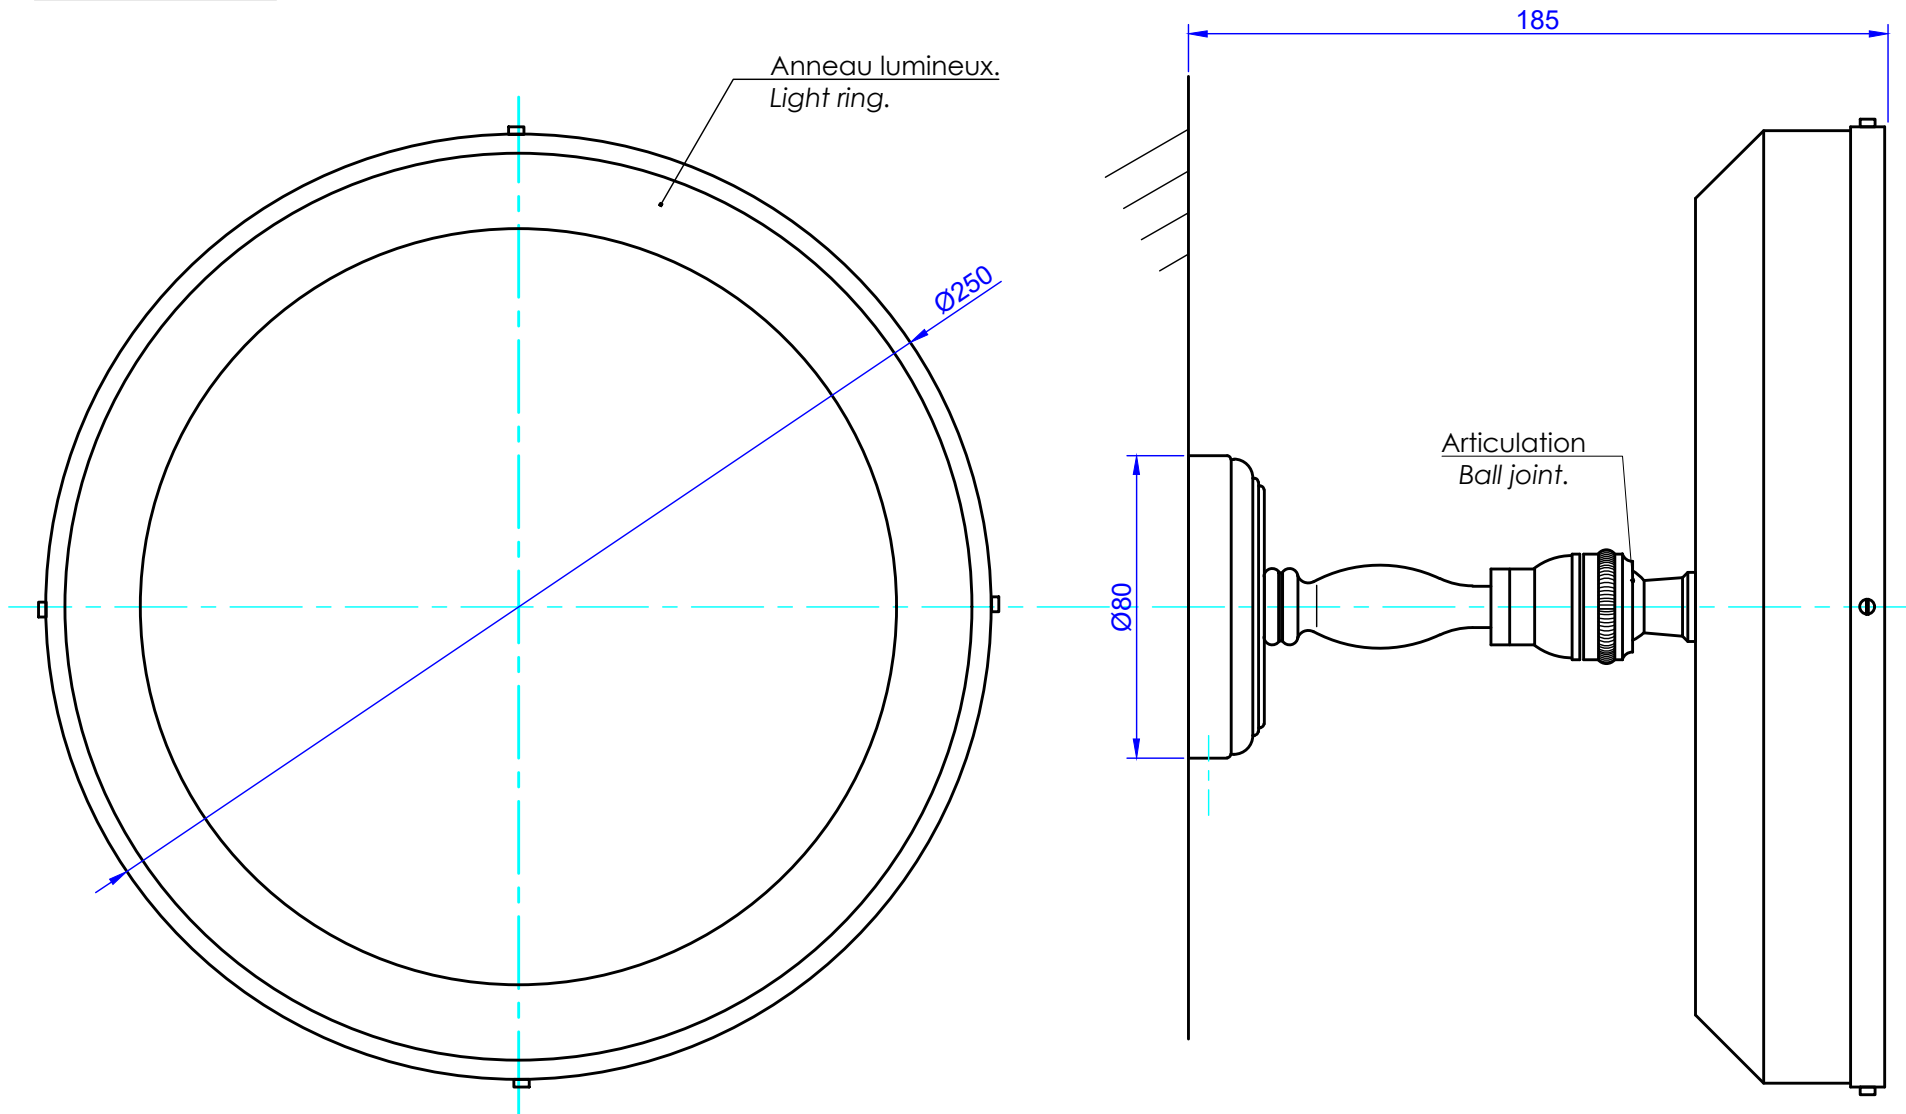

Miroir éclairant sur rotule D250mm.  
Illuminating mirror on ball-joint D250mm.

**ref: FS01-6140**

**CRISTAL & BRONZE**

PARIS . 1937