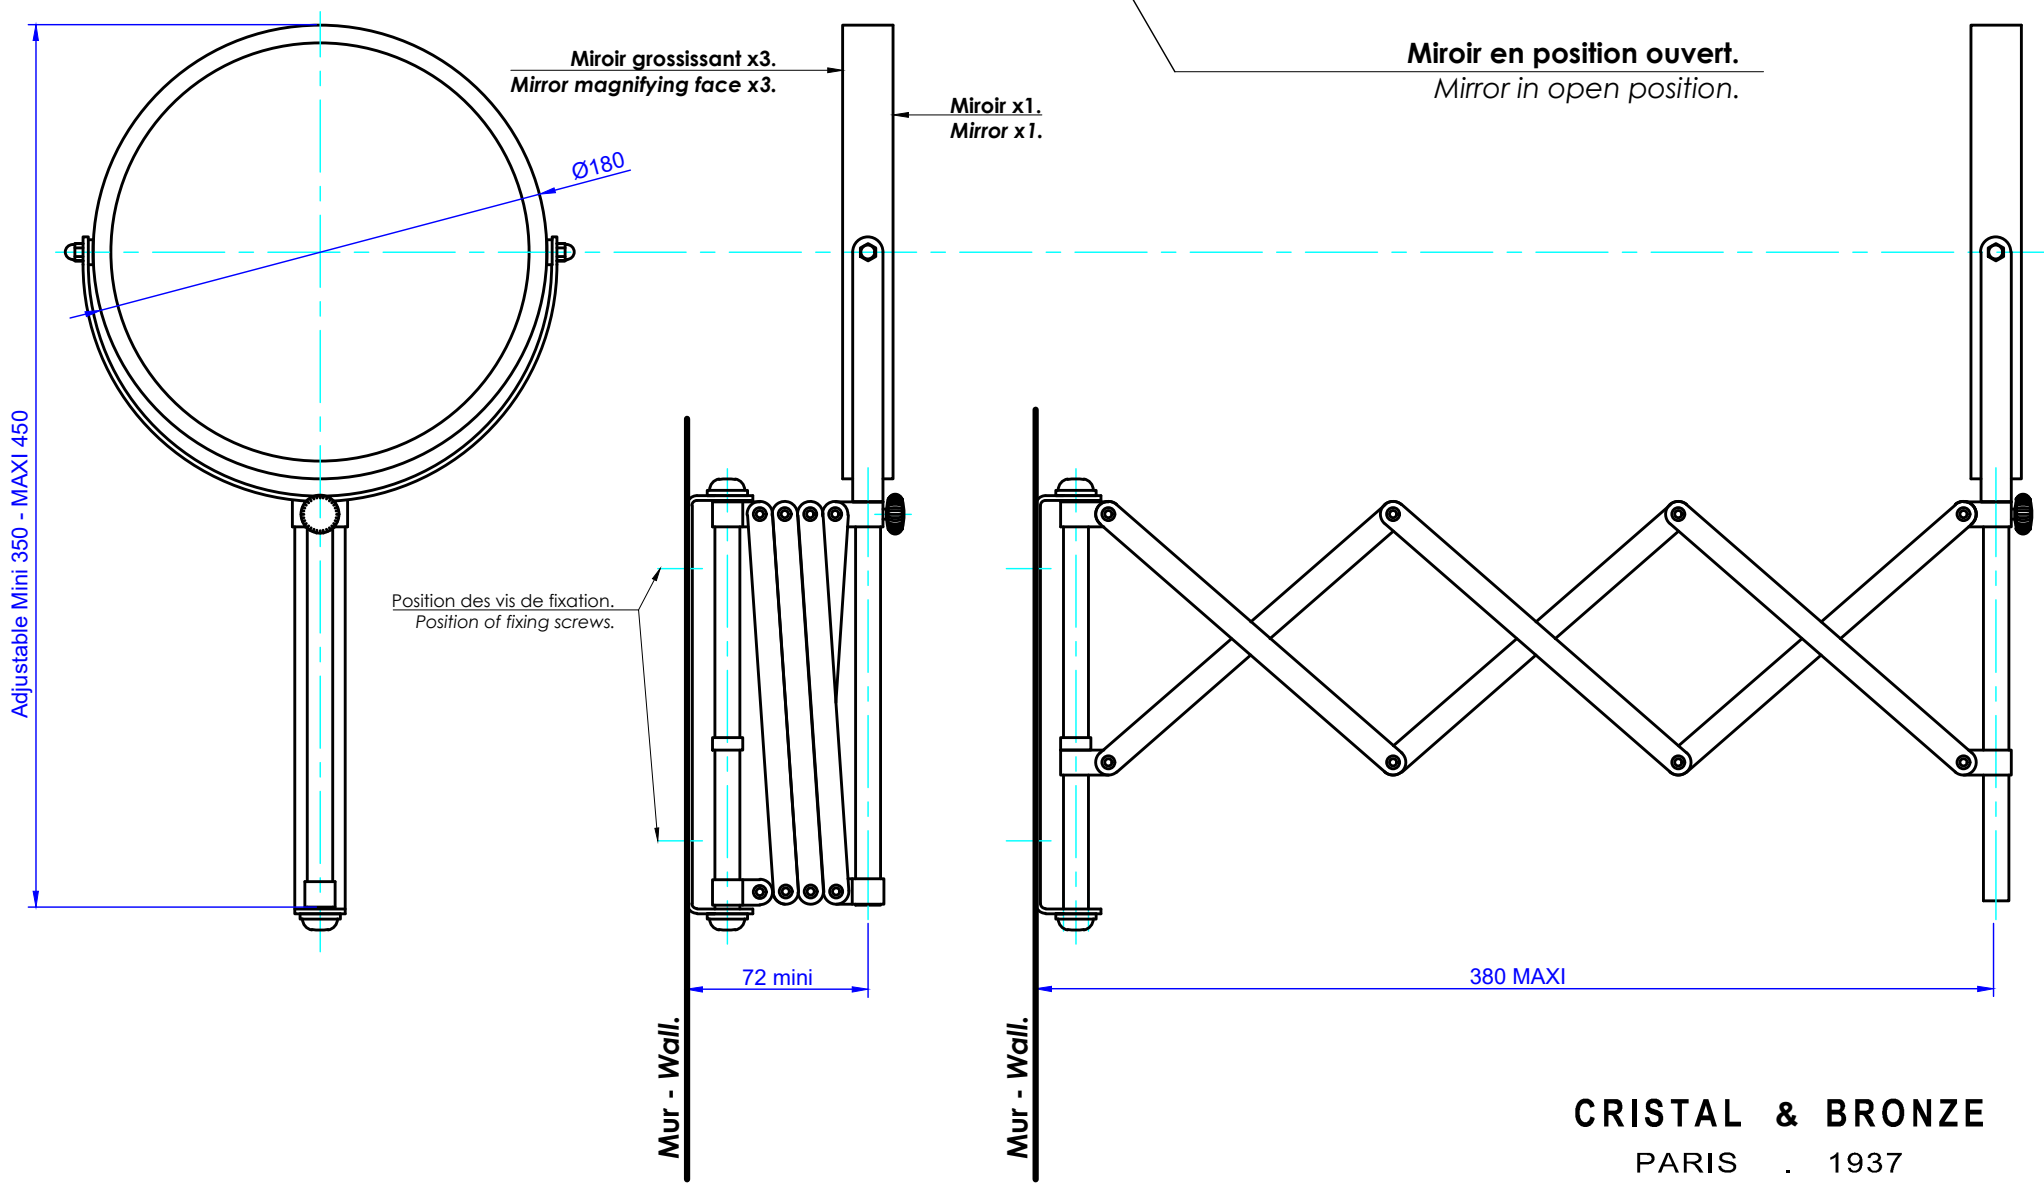

Miroir extensible reversible, une face grossissante, cadre lisse $\varnothing 18\text{cm}$.
Extensible mirror, double face with one magnifying face, plane frame, $\varnothing 18\text{cm}$.

Ref: FS00-6142.

Miroir en position fermée.

Mirror in closed position.

Miroir en position ouvert.

Mirror in open position.

CRISTAL & BRONZE
PARIS . 1937